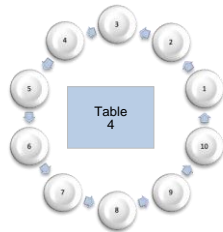

Cake Table

BAR

BT-folding doors